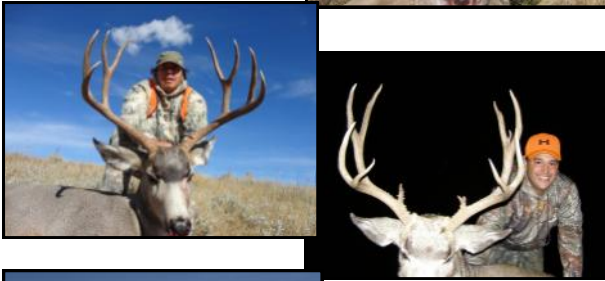

MULE DEER

**BIG BUCK
BB
OUTFITTERS**

Big Buck Outfitters, Inc. operates in Montana and Wyoming, leasing over 250,000 acres. We are involved in quality deer management, and have consistently improved the age of harvested game and trophy quality on our ranches. Our program focuses on the harvest of mature game on property selected for high deer numbers and proven genetics. Our management program, ranches and philosophy, ensure a high harvest rate of quality bucks.

COMBO HUNTS

ELK

Two Buck Deer -	\$7,950.00
Elk -	\$5,500.00
Mule Deer / Antelope -	\$5,500.00
Whitetail Deer /Antelope -	\$4,950.00
Mule Deer-	\$4,500.00
Whitetail -	\$3,950.00
Whitetail Stand Hunt -	\$3,450.00
Whitetail Kansas -	\$5,500.00
Archery Elk -	\$4,500.00
Archery Whitetail -	\$3,500.00
Archery Mule Deer -	\$3,750.00
Antelope -	\$1,950.00
Spring Turkey -	\$1,750.00
Fall Turkey Upgrade -	\$ 500.00
Upland Bird Upgrade -	\$500.00/day
Prairie Dogs -	\$350.00/day
Observer -	\$150.00/day